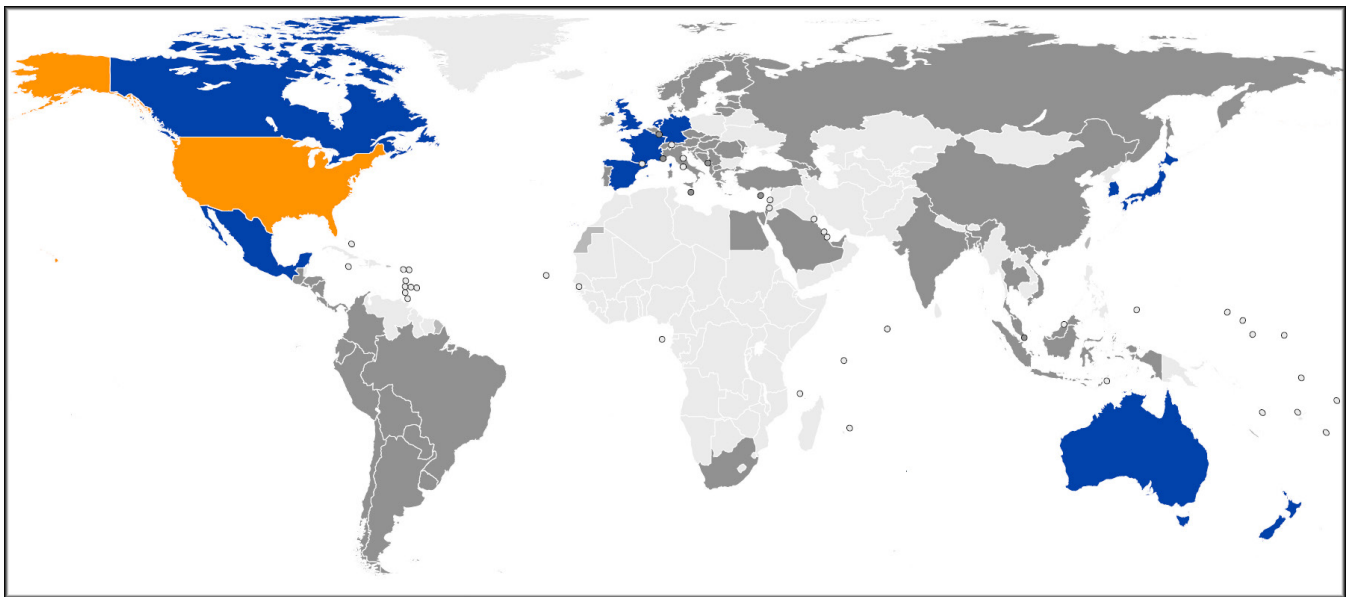

PRODUCT BRIEF

FusionIoT™ Platform Plus Cloud Connectivity

Mobilogix FusionIoT™ Platform is a powerful tool for tracking and monitoring assets across the IoT.

Get on-the-go access to both real-time and historical device location and environmental sensor data at a high level of granularity. Pair with Mobilogix IoT Devices for improved performance in Supply Chain and Logistics, Cold Chain Monitoring, Micromobility, Equipment tracking, Vehicle and Motorcycle tracking use cases.

Connectivity Options & Coverage Details

US M1	Supports M1 Coverage in Domestic US
Global M1 (2G Fallback)	Supports M1 Coverage in Domestic US, Australia, Canada, France, Germany, Japan, Korea, Mexico, Netherlands, New Zealand, Spain, United Kingdom
Global LTE	Supports LTE Coverage in Albania, Argentina, Australia, Austria, Azerbaijan, Bangladesh, Belgium, Bolivia, Bosnia & Herzegovina, Brazil, Canada, Chile, China, Columbia, Costa Rica, Croatia, Cyprus, Czech Rep., Denmark, Egypt, El Salvador, Ecuador, Estonia, Finland, France, Georgia, Germany, Greece, Guatemala, Honduras, Hong Kong, Hungary, India, Indonesia, Ireland, Israel, Italy, Japan, Korea Rep., Latvia, Lithuania, Luxembourg, Macedonia, Malaysia, Malta, Mexico, Moldova, Monaco, Montenegro, Netherlands, New Zealand, Nicaragua, Norway, Panama, Paraguay, Peru, Portugal, Puerto Rico, Romania, Russia Fed., Saudi Arabia, Serbia, Singapore, Slovakia, Slovenia, South Africa, Spain, Sweden, Switzerland, Thailand, Turkey, UAE, UK, Uruguay, US, Vietnam